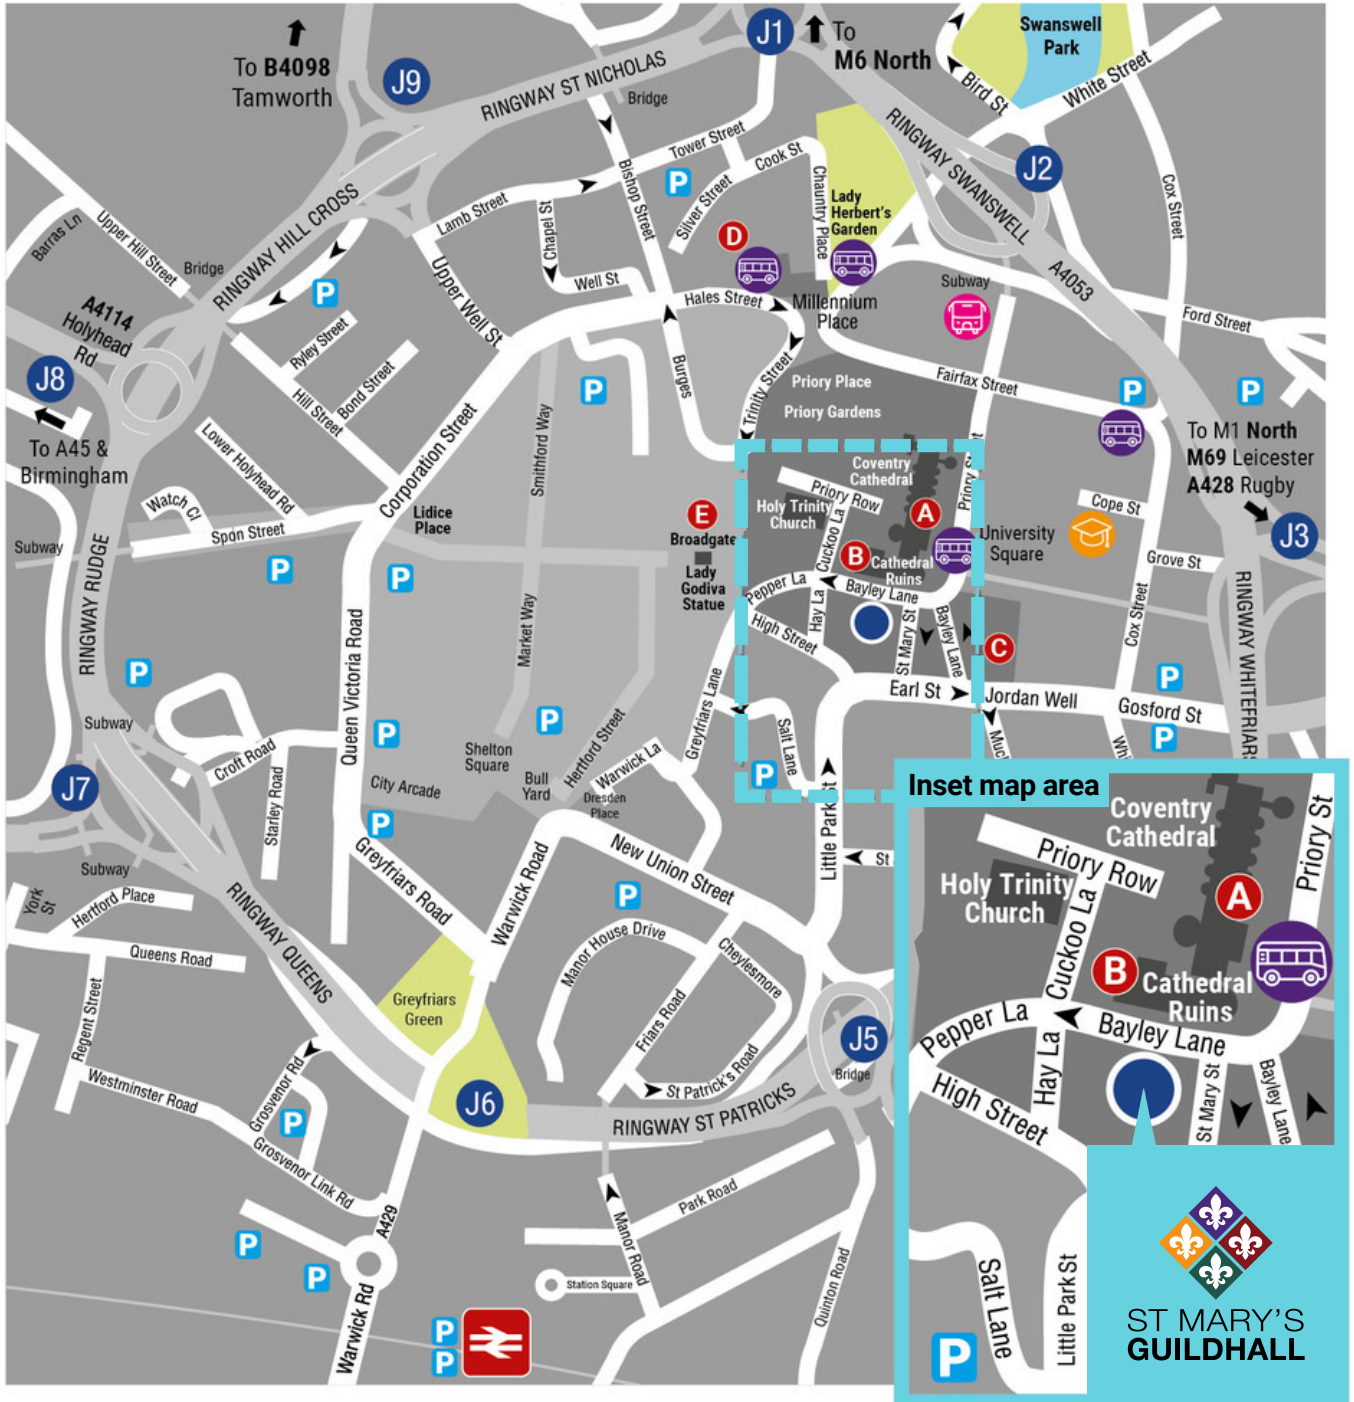

Find us

-  Pedestrianised Shopping Area
-  Car Park
-  Coach Set-Down Point
-  Cathedral Quarter
-  One Way Street
-  Coventry Railway Station
-  Parks & Gardens
-  Pool Meadow Bus Station
-  Coventry University